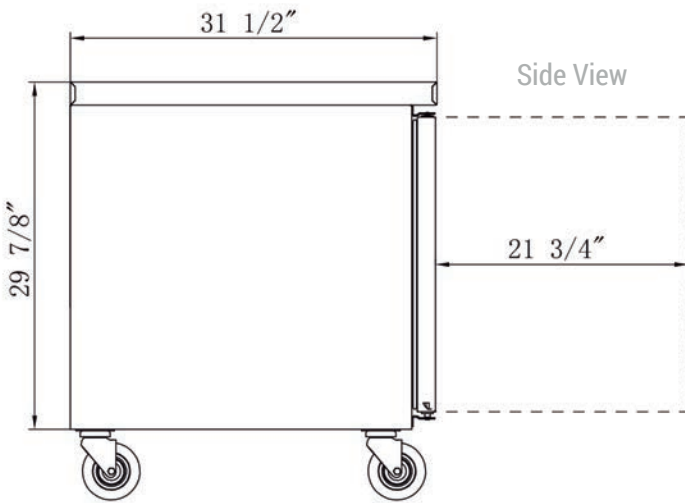

Front View

Side View

MODEL DUC48F

Rated Voltage	115V
Rated Frequency	60Hz
Total Input Power	660W
Total Current	8.0A
Total Capacity	12.21 cu ft
Climatic Category	4-5
Protection Type	I
Design Pressure High Side	300 PSIG
Design Pressure Low Side	150 PSIG
Insulation Blowing Gas	C-Pentane
Refrigerant	R290/3.70oz

MODEL	EXTERNAL DIMENSION WXDXH (INCHES)	PACKAGING DIMENSION WXDXH (INCHES)	PRODUCT NET WEIGHT	# OF SHELVES	40HQ CONTAINER CERT.
DUC48F	48 1/4 x 31 1/2 x 36	49 5/8 x 33 1/8 x 39 3/8	211 lbs	2	46

Los Angeles | San Francisco | Dallas
Houston | Florida | Chicago | New Jersey