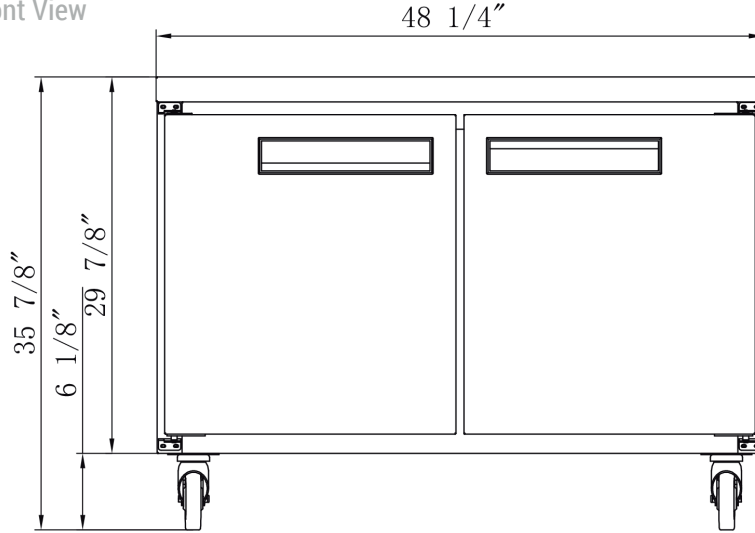

Front View

Side View

MODEL DUC48F

Rated Voltage	115V
Rated Frequency	60Hz
Total Input Power	660W
Total Current	8.0A
Total Capacity	12.21 cu ft
Climatic Category	4-5
Protection Type	I
Design Pressure High Side	300 PSIG
Design Pressure Low Side	150 PSIG
Insulation Blowing Gas	C-Pentane
Refrigerant	R290/3.70oz

MODEL	EXTERNAL DIMENSION WXDXH (INCHES)	PACKAGING DIMENSION WXDXH (INCHES)	PRODUCT NET WEIGHT	# OF SHELVES	40HQ CONTAINER CERT.
DUC48F	48 1/4 x 31 1/2 x 36	49 5/8 x 33 1/8 x 39 3/8	211 lbs	2	46

Los Angeles | San Francisco | Dallas
Houston | Florida | Chicago | New Jersey